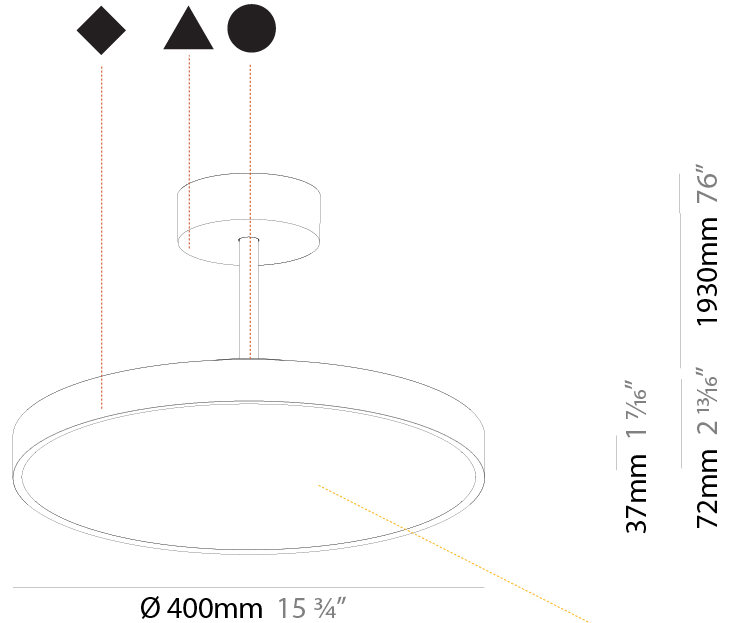

GENERAL

Series: Sign Diva Tube
Subseries: Sign Diva Tube
Brand: Prolicht
Division: Architectural
Mounting Type: Suspension
Mounting Location: Ceiling
Subcategory: Pendant

PHYSICAL

Shape: Round
Diameter (mm): 400
Diameter (in): 15 3/4
Height (mm): 72
Height (in): 2 13/16
Max. Overall Height (mm): 2002
Max. Overall Height (in): 78 13/16
Light Distribution: Direct
Weight (kg): 2.888
Weight (lbs): 6.366

Diffuser: PMMA - Opal / Micro-Prism / Sparkling Secret / Vintage Industrial

Fixture Finish: SSR / BKV / CWI / CRY / HAB / UFT / ITA / RUA / FTG / MYG / LOD / PUS / FRO / FUP / KIA / POP / BLS / SPG / MEY / GOH / GUM / CHC / COM / ABZ / JAG / OBR / MOS / ROR

Fixture Material: Extruded Aluminum / Steel

ELECTRICAL

Lamp Type: LED (Zhaga Standard)
Input Wattage (W): 17
Total Output Wattage (W): 16
Dimming: Tri-Mode (Non-Dimming and Phase Dimming (120Vac only) and 0-10V Dimming)
Driver Included: Yes
Driver Location: Integrated
Driver Type: Constant Current - Universal
Driver Class: Class 2
Input Voltage (V): 120 - 277
Constant Current (MA): 500

LED

Color Temperature (*K): 2700 / 3000 / 3500 / 4000
Max. Delivered Lumen (lm): 1807 / 1943 / 1951 / 1991
Nominal Lumen (lm): 2250 / 2450 / 2430 / 2480
CRI: >90 CRI
Lamp Life (hrs): 50000

OPTICAL

RATINGS AND CERTIFICATIONS

Certified By: Certified for North American Standards
IP rating: IP20